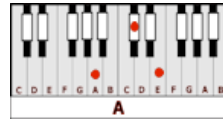

OPEN ROAD – Jude Cole (G)

GUITAR / KEYBOARD CHORDS:

G= 320003

C= x32010

D= xx0232

A= xo222o

E= o22100

INTRO: G C G C X2

G **C**
Black road...Georgia trees

G **C**
Midnight moon just stay with me

G **C**
Like a lighthouse in the sky

G **C**
And let these eighteen wheels fly

D **C**
Woke up this morning...in a Motel Five

D **C** **G**
Broken-hearted...I'm gonna drive...through the night