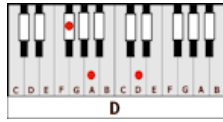

OPEN ROAD – Jude Cole (G)

GUITAR / KEYBOARD CHORDS:

G= 320003

C= x32010

D= xx0232

A= xo222o

E= o22100

INTRO: G C G C X2

G **C**
Black road...Georgia trees

G **C**
Midnight moon just stay with me

G **C**
Like a lighthouse in the sky

G **C**
And let these eighteen wheels fly

D **C**
Woke up this morning...in a Motel Five

D **C** **G**
Broken-hearted...I'm gonna drive...through the night

D **C** **G**
And maybe one day...you'll find..what you're looking for

C **G**
Down the open road

C **G** **C** **G** **C**
Down the open road

BRIDGE: I've been down this road...many a time
 And Lord I've tried...to find
 Some peace of heart, some peace of mind
 But this road just winds and winds