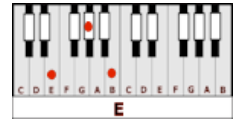

OPEN ROAD – Jude Cole (G)

GUITAR / KEYBOARD CHORDS:

G= 320003

C= x32010

D= xx0232

A= xo222o

E= o22100

INTRO: G C G C X2

G **C**
Black road...Georgia trees

G **C**
Midnight moon just stay with me

G **C**
Like a lighthouse in the sky

G **C**
And let these eighteen wheels fly

D **C**
Woke up this morning...in a Motel Five

D **C** **G**
Broken-hearted...I'm gonna drive...through the night