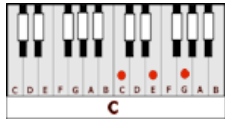

OPEN ROAD – Jude Cole (G)

GUITAR / KEYBOARD CHORDS:

G= 320003

C= x32010

D= xx0232

A= xo222o

E= o22100

INTRO: G C G C X2

G **C**
Black road...Georgia trees

G **C**
Midnight moon just stay with me

G **C**
Like a lighthouse in the sky

G **C**
And let these eighteen wheels fly

D **C**
Woke up this morning...in a Motel Five

D **C** **G**
Broken-hearted...I'm gonna drive...through the night

C **G** **C**
Down the open road

G **C**
Asked her where we stood

G **C**
She said Johnny this ain't no good

G **C**
You made the highway your home

G **C**
And I'm just tired of living alone

D **C**
So, you go your way...and I'll go mine

D **C** **G**
And maybe one day...you'll find..what you're looking for

C **G**
Down the open road

C **G** **C** **G** **C**
Down the open road

BRIDGE: I've been down this road...many a time
 And Lord I've tried...to find
 Some peace of heart, some peace of mind
 But this road just winds and winds